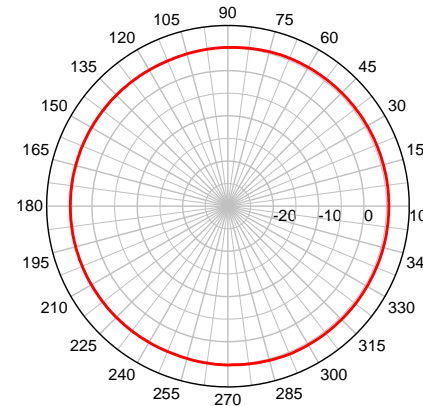

SMW-305 Series Antennas

Surface Mount Multi-Band Antenna with GPS (1575 MHz) Cable#3

2 dBi Gain, Frequency (694-894 MHz) Cable #1

5 dBi Gain, Frequency (2.4 & 4.9-6.0 GHz) Cable#2

Cable #1

SMW 700 MHz – Elevation Plot

Cable #2

SMW 2400 MHz – Elevation Plot

Cable #2

SMW 5500 MHz – Elevation Plot

Cable #1

SMW 700 MHz – Azimuth Plot

Cable #2

SMW 2400 MHz – Azimuth Plot

Cable #2

SMW 5500 MHz – Azimuth Plot