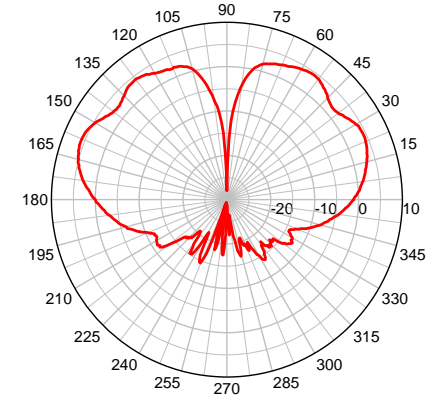

SMW-305 Series Antennas

Surface Mount Multi-Band Antenna with GPS (1575 MHz) Cable#3

2 dBi Gain, Frequency (694-894 MHz) Cable #1

5 dBi Gain, Frequency (2.4 & 4.9-6.0 GHz) Cable#2

Cable #1

SMW 700 MHz – Elevation Plot

Cable #2

SMW 2400 MHz – Elevation Plot

Cable #2

SMW 5500 MHz – Elevation Plot

Cable #1

SMW 700 MHz – Azimuth Plot

Cable #2

SMW 2400 MHz – Azimuth Plot

Cable #2

SMW 5500 MHz – Azimuth Plot