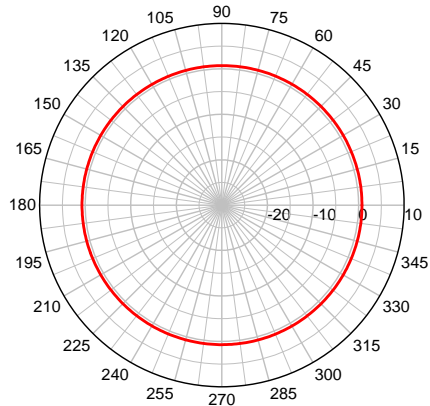

SMW-305 Series Antennas

Surface Mount Multi-Band Antenna with GPS (1575 MHz) Cable#3

2 dBi Gain, Frequency (694-894 MHz) Cable #1

5 dBi Gain, Frequency (2.4 & 4.9-6.0 GHz) Cable#2

Cable #1

SMW 700 MHz – Elevation Plot

Cable #2

SMW 2400 MHz – Elevation Plot

Cable #2

SMW 5500 MHz – Elevation Plot

Cable #1

SMW 700 MHz – Azimuth Plot

Cable #2

SMW 2400 MHz – Azimuth Plot

Cable #2

SMW 5500 MHz – Azimuth Plot