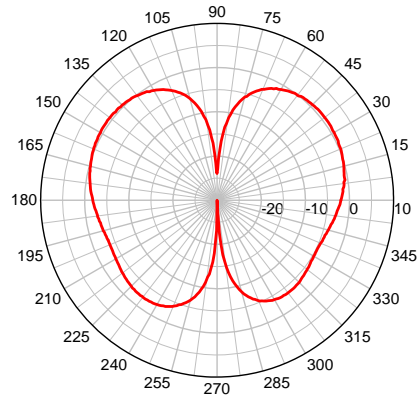

SMW-305 Series Antennas

Surface Mount Multi-Band Antenna with GPS (1575 MHz) Cable#3

2 dBi Gain, Frequency (694-894 MHz) Cable #1

5 dBi Gain, Frequency (2.4 & 4.9-6.0 GHz) Cable#2

Cable #1

SMW 700 MHz – Elevation Plot

Cable #2

SMW 2400 MHz – Elevation Plot

Cable #2

SMW 5500 MHz – Elevation Plot

Cable #1

SMW 700 MHz – Azimuth Plot

Cable #2

SMW 2400 MHz – Azimuth Plot

Cable #2

SMW 5500 MHz – Azimuth Plot