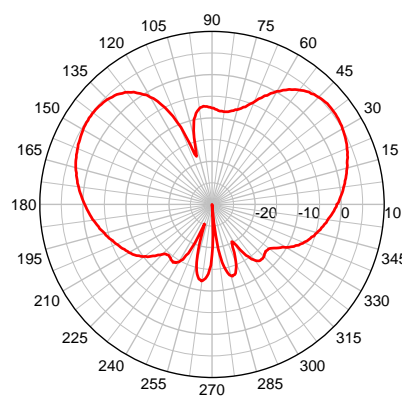

SMW-305 Series Antennas

Surface Mount Multi-Band Antenna with GPS (1575 MHz) Cable#3

2 dBi Gain, Frequency (694-894 MHz) Cable #1

5 dBi Gain, Frequency (2.4 & 4.9-6.0 GHz) Cable#2

Cable #1

SMW 700 MHz – Elevation Plot

Cable #2

SMW 2400 MHz – Elevation Plot

Cable #2

SMW 5500 MHz – Elevation Plot

Cable #1

SMW 700 MHz – Azimuth Plot

Cable #2

SMW 2400 MHz – Azimuth Plot

Cable #2

SMW 5500 MHz – Azimuth Plot