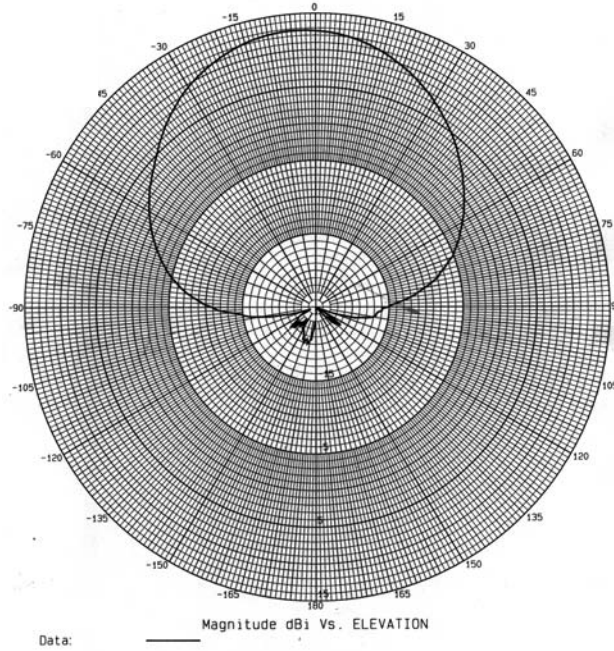

# SCR12-2400 Antenna

Directional Corner Reflector

12 dBi, 2300-2600 MHz

## SCR12-2400 ELEVATION