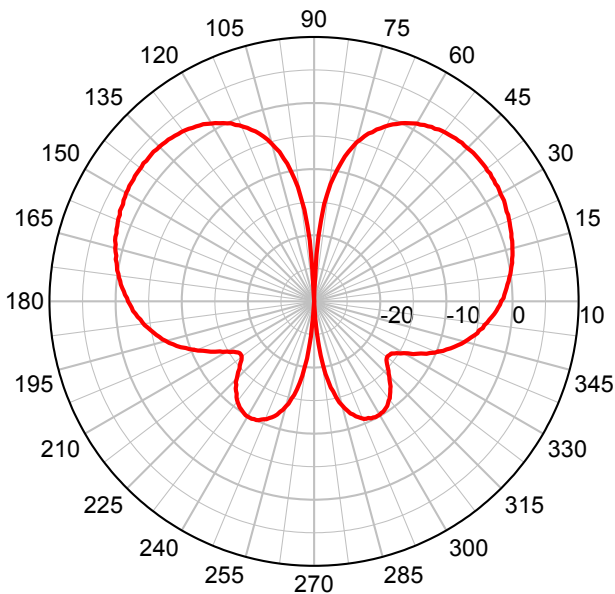

# RMM-UMB-XX Antenna

Body Mount Multi-Band “BUS” Antenna, 3 dBi,  
EU GSM (870-960 MHz), DCS (1710-1880 MHz)

**RMM model consists 3 Patterns**

US CELL/PCS  
(800-960 MHz) (1850-1990)  
EUGSM/DCS  
(870-960) (1710-1880 MHz)  
2.4 GHz  
(2400-2500 MHz)

RMM at 925 MHz – Elevation Plot

RMM at 1800 MHz – Elevation Plot

RMM at 925 MHz – Azimuth Plot

RMM at 1800 MHz – Azimuth Plot