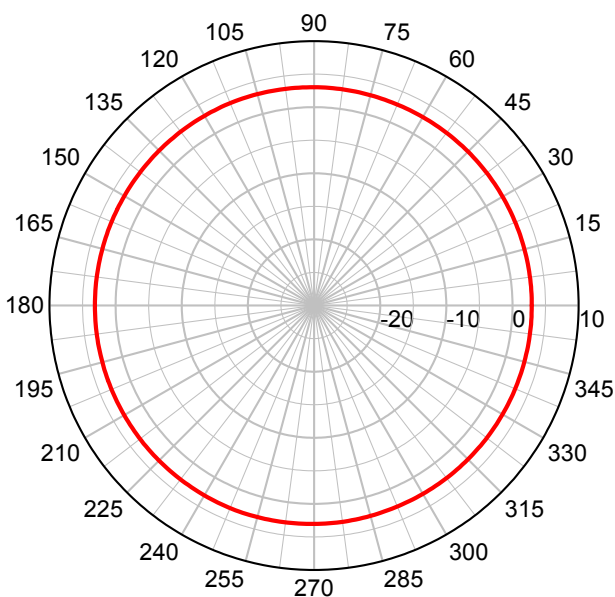

# RMM-UMB-XX Antenna

Body Mount Multi-Band “BUS” Antenna, 3 dBi,  
EU GSM (870-960 MHz), DCS (1710-1880 MHz)

**RMM model consists 3 Patterns**

US CELL/PCS  
(800-960 MHz) (1850-1990)  
EUGSM/DCS  
(870-960) (1710-1880 MHz)  
2.4 GHz  
(2400-2500 MHz)

RMM at 925 MHz – Elevation Plot

RMM at 1800 MHz – Elevation Plot

RMM at 925 MHz – Azimuth Plot

RMM at 1800 MHz – Azimuth Plot