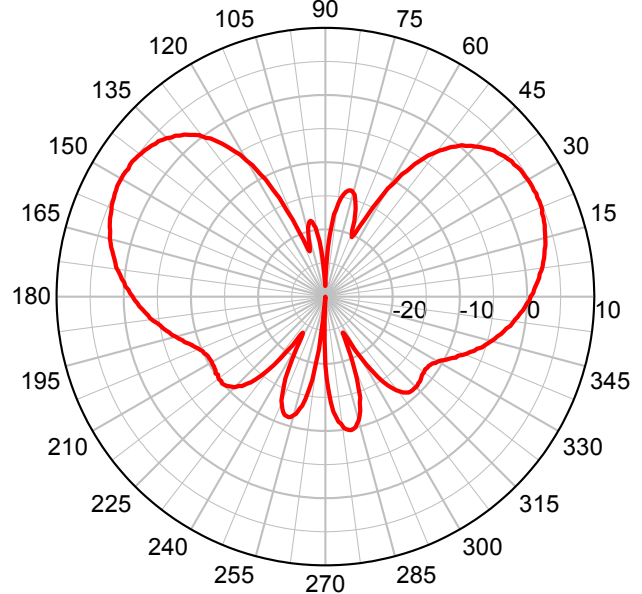

# RMM-UMB-XX Antenna

Body Mount Multi-Band “BUS” Antenna, 3 dBi,  
EU GSM (870-960 MHz), DCS (1710-1880 MHz)

**RMM model consists 3 Patterns**

US CELL/PCS  
(800-960 MHz) (1850-1990)  
EUGSM/DCS  
(870-960) (1710-1880 MHz)  
2.4 GHz  
(2400-2500 MHz)

RMM at 925 MHz – Elevation Plot

RMM at 1800 MHz – Elevation Plot

RMM at 925 MHz – Azimuth Plot

RMM at 1800 MHz – Azimuth Plot