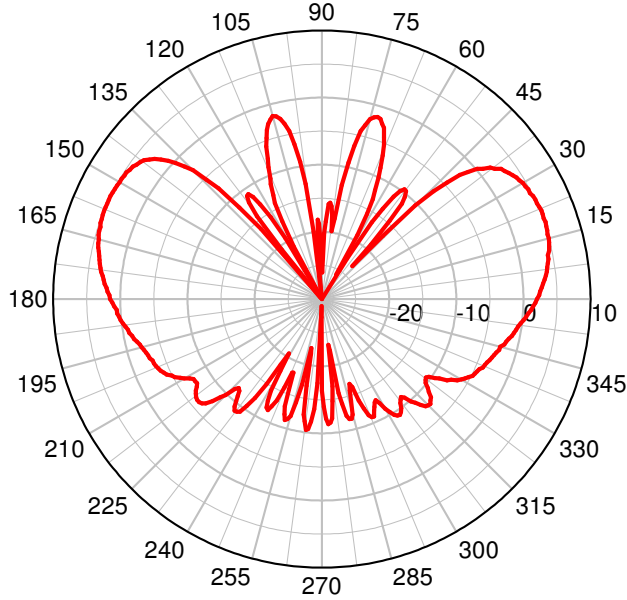

MRM3-5500 Antenna

Mini Body Mount Single Band “Bus” Antenna

2.5 dBi, 4.9 – 6.0 GHz

MRM3-5500 Series – Elevation Plot

MRM3-5500 Series – Azimuth Plot