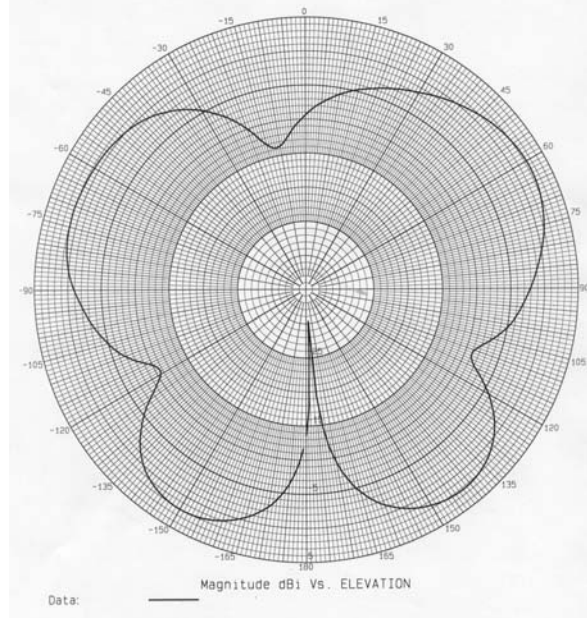

PSTN2-2400/5600T Antenna

Dual Band Rubber Duck Antenna with TNC

2 dBi, (2.4-2.6 & 5.0-6.0 GHz)

PSTN2 @ 2500 MHz– Elevation Plot

PSTN2 @ 5900 MHz– Elevation Plot