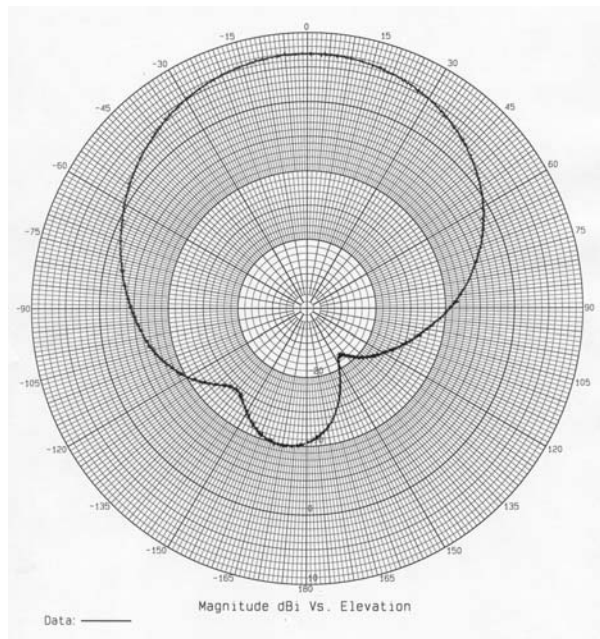

PN7-915 Antenna

Panel RFID Antenna

7 dBi, 902-928 MHz

PN7-915 – Elevation Plot

PN7-915 – Azimuth Plot