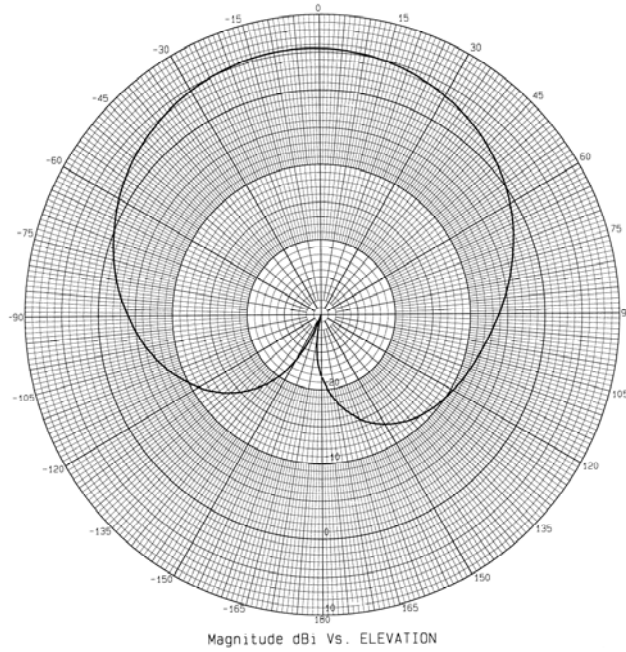

PN6-915 Antenna

Panel RFID Antenna

6 dBi, 902-928 MHz

PN6-915 – Elevation Plot

PN6-915 – Azimuth Plot