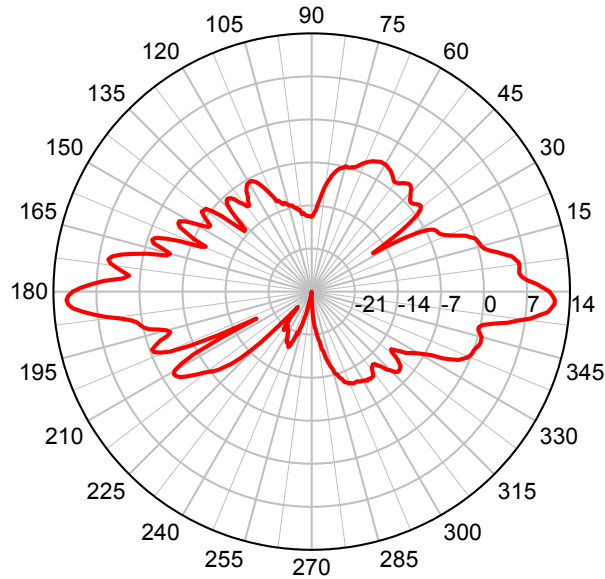

OD12-2400 Antenna

Omni Directional Antenna

12 dBi, 2400-2485 MHz

**These plots can be used
for the following models:**

**OD12-2400
OD12-2400PTA
OD12-2400PT2**

OD12-2400 – Elevation Plot

OD12-2400 – Azimuth Plot