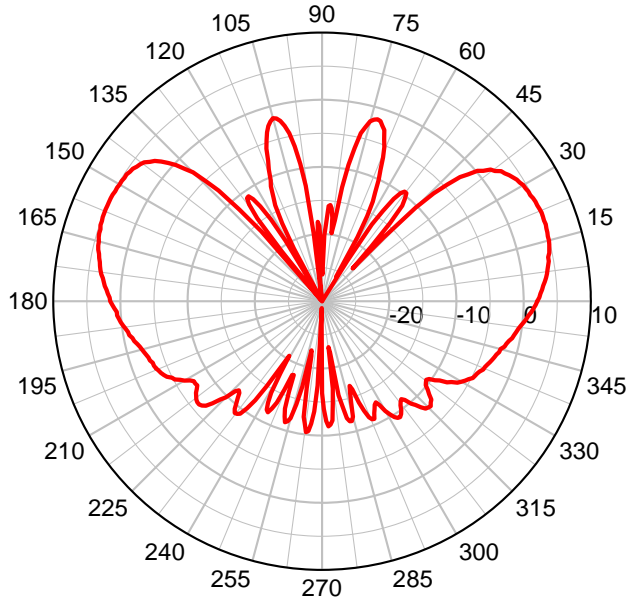

# MRM3-5500 Antenna

Mini Body Mount Single Band “Bus” Antenna

2.5 dBi, 4.9 – 6.0 GHz

**MRM3-5500 Series – Elevation Plot**

**MRM3-5500 Series – Azimuth Plot**