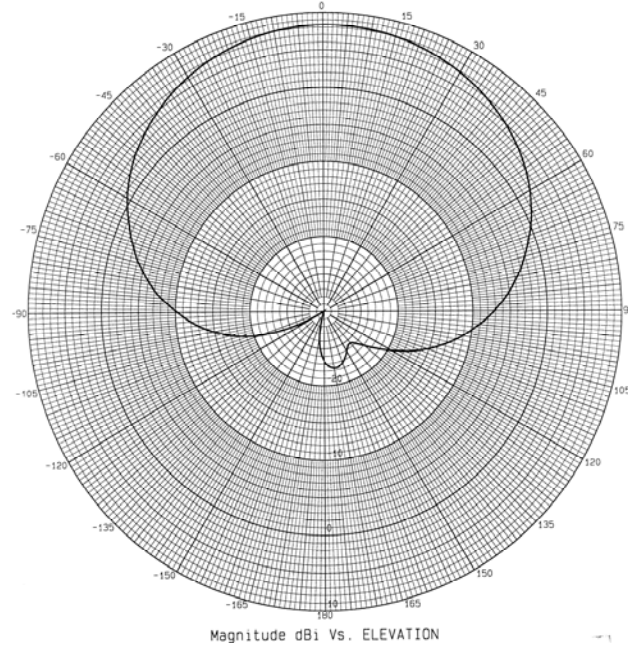

HD7-915RCP Antenna

Heavy Duty Panel RFID Antenna

RCP, 7 dBi, 902-928 MHz

HD7-915RCP – Elevation Plot

HD7-915RCP – Azimuth Plot