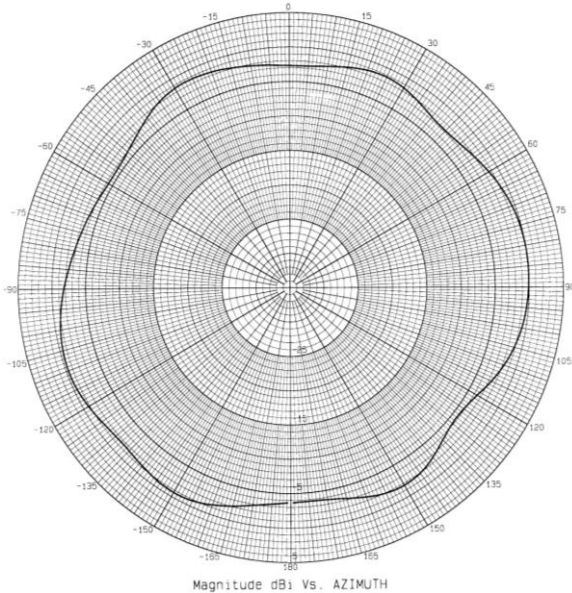

EM-2400/5500 Series Antennas

Dual Band Internal Patch Embedded Antenna

2 dBi, 2400-2500/4900-6000 MHz

EM@2400 MHz – Elevation Plot

EM@5500 MHz – Elevation Plot

EM@2400 MHz – Azimuth Plot

EM@5500 MHz – Azimuth Plot