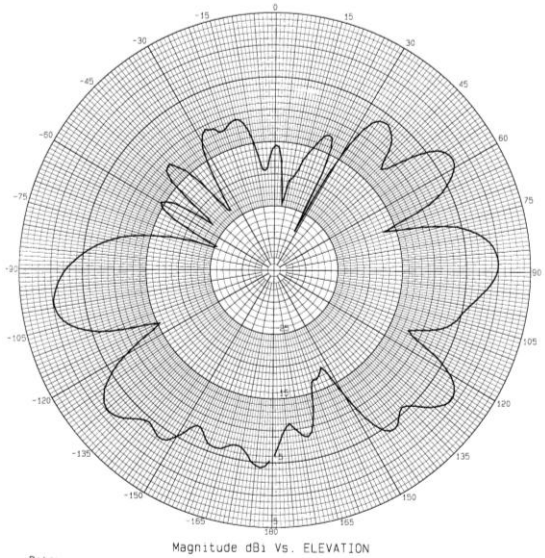

EM-2400/5500 Series Antennas

Dual Band Internal Patch Embedded Antenna

2 dBi, 2400-2500/4900-6000 MHz

EM@2400 MHz – Elevation Plot

EM@5500 MHz – Elevation Plot

EM@2400 MHz – Azimuth Plot

EM@5500 MHz – Azimuth Plot