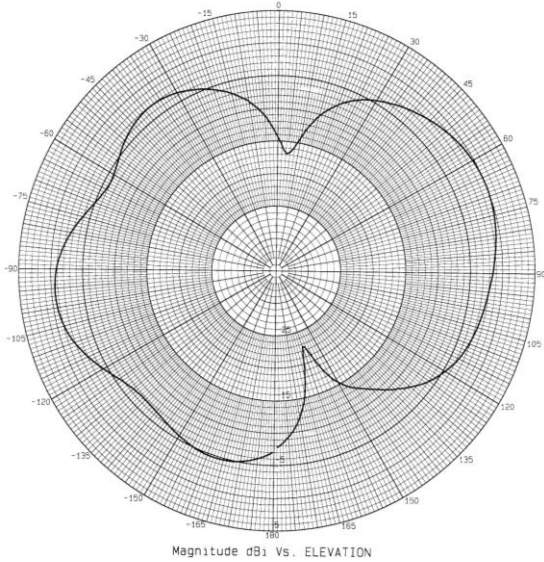

EM-2400/5500 Series Antennas

Dual Band Internal Patch Embedded Antenna

2 dBi, 2400-2500/4900-6000 MHz

EM@2400 MHz – Elevation Plot

EM@5500 MHz – Elevation Plot

EM@2400 MHz – Azimuth Plot

EM@5500 MHz – Azimuth Plot