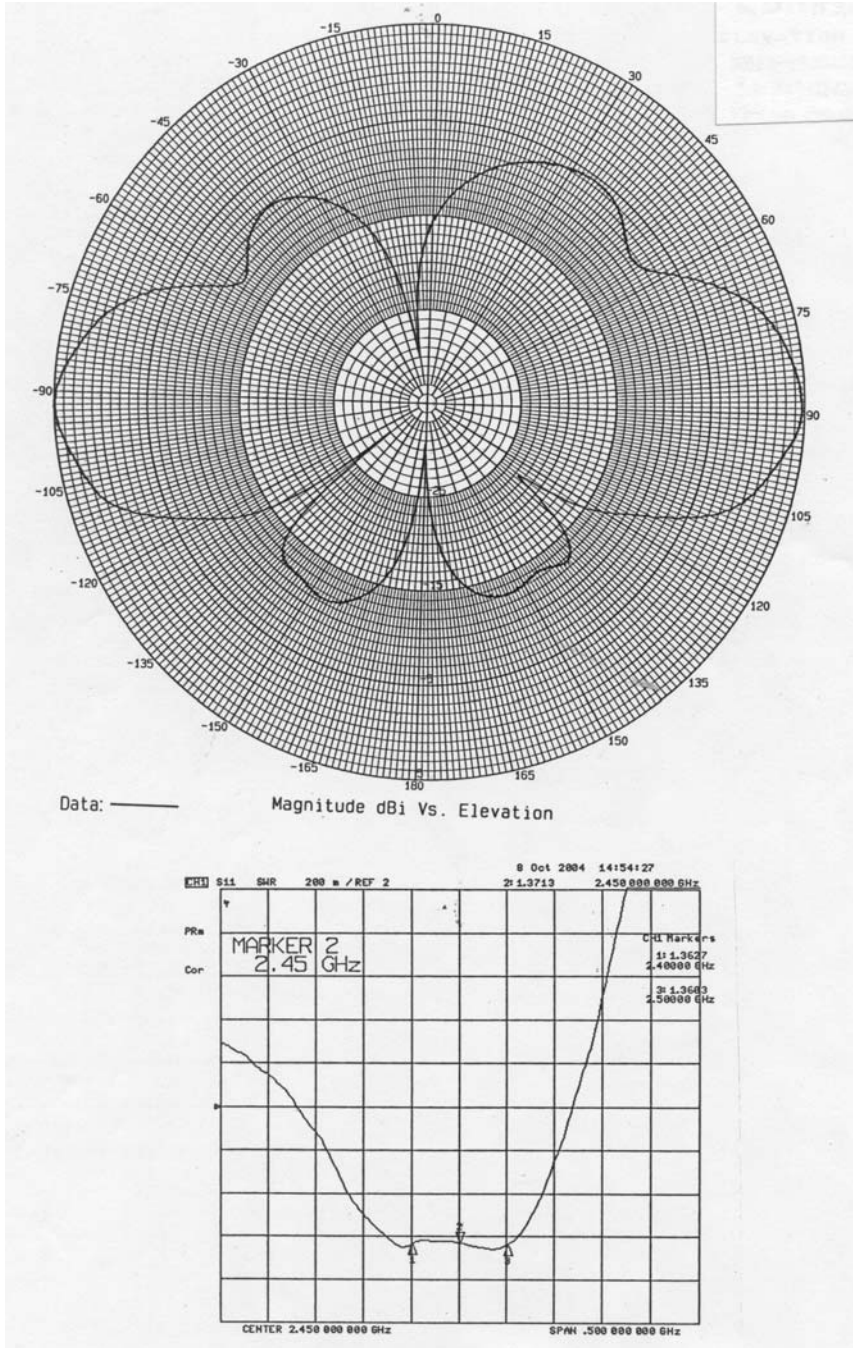

ECOS5-2400 Series Antennas

ECO Spring Mount Omni Directional Antenna

5 dBi, 2400-2485 MHz

ECO5-2400 Series – Elevation Plot

ECO5-2400 VSWR PLOT