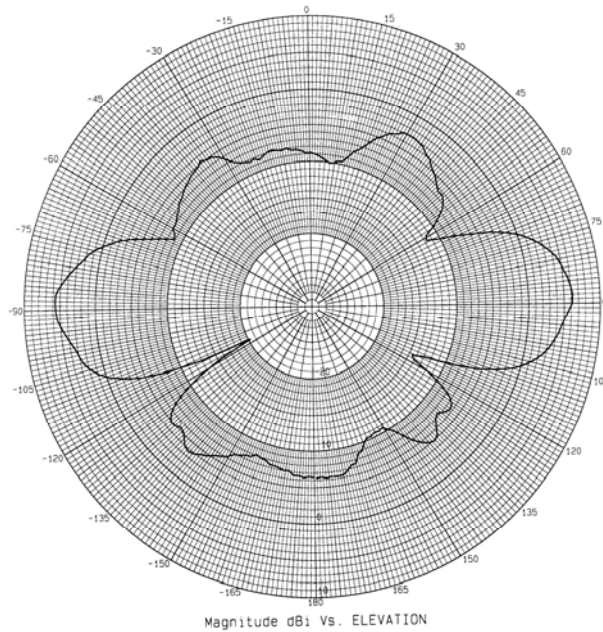

ECO6-5900 Series

DSRC Economical Omni Directional Antenna
6 dBi, 5.85-5.925 GHz

ECO6-5900 – Elevation Plot

ECO6-5900 – Azimuth Plot