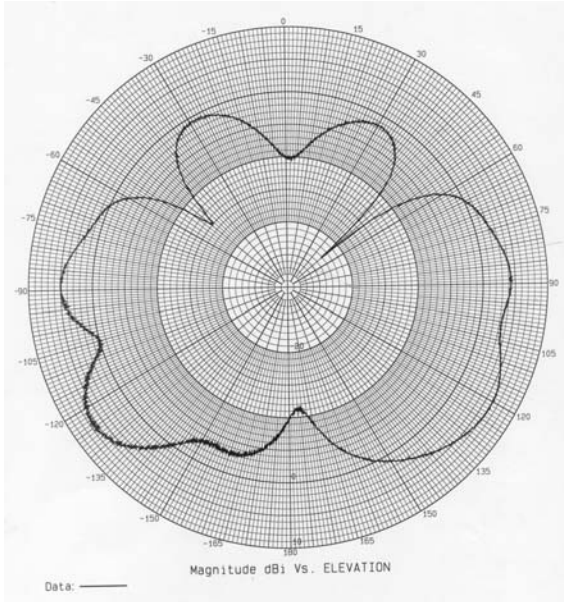

# ECO5-2400/5500 Antenna

Omni Directional Antenna

5 dBi, 2.4 GHz & 5.15-5.925 GHz

ECO5-2400/5500 – Elevation Plot @2400 MHz

ECO5-2400/5500 – Elevation Plot @5500 MHz

ECO5-2400/5500 – Azimuth Plot @ 2400 MHz

ECO5-2400/5500 – Azimuth Plot @ 5500 MHz