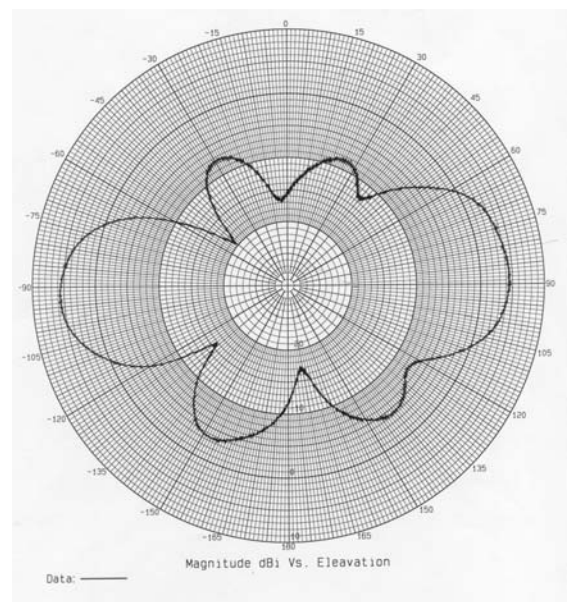

# ECO5-2400/5500 Antenna

Omni Directional Antenna

5 dBi, 2.4 GHz & 5.15-5.925 GHz

ECO5-2400/5500 – Elevation Plot @2400 MHz

ECO5-2400/5500 – Elevation Plot @5500 MHz

ECO5-2400/5500 – Azimuth Plot @ 2400 MHz

ECO5-2400/5500 – Azimuth Plot @ 5500 MHz