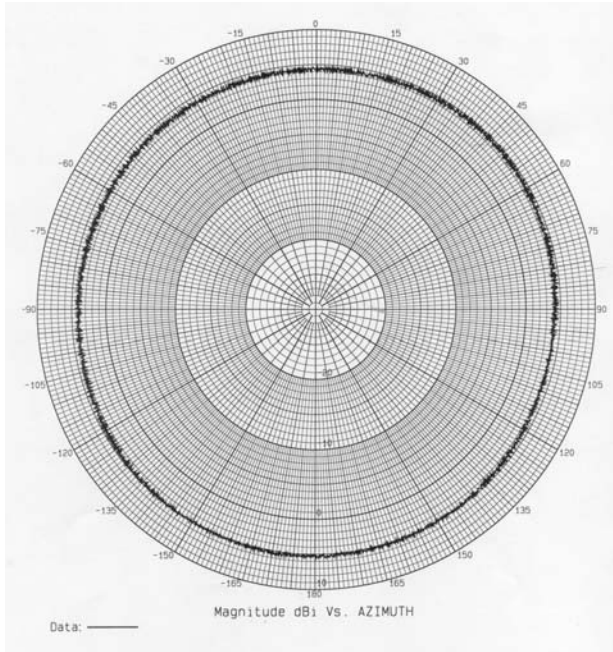

# ECO5-2400/5500 Antenna

Omni Directional Antenna

5 dBi, 2.4 GHz & 5.15-5.925 GHz

ECO5-2400/5500 – Elevation Plot @2400 MHz

ECO5-2400/5500 – Elevation Plot @5500 MHz

ECO5-2400/5500 – Azimuth Plot @ 2400 MHz

ECO5-2400/5500 – Azimuth Plot @ 5500 MHz