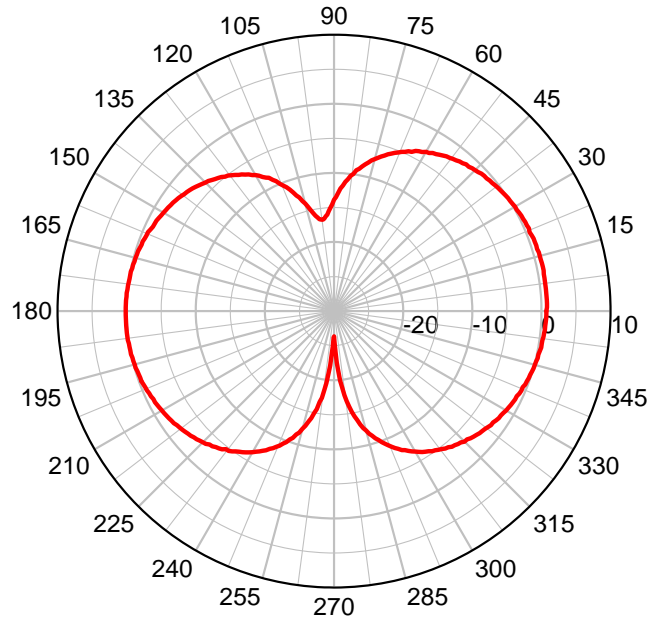

CVS-915

Covert Strip “US RFID Antenna
2.5 dBi, 902-928 MHz

CVS 915 Series – Elevation Plot

CVS 915 Series – Azimuth Plot