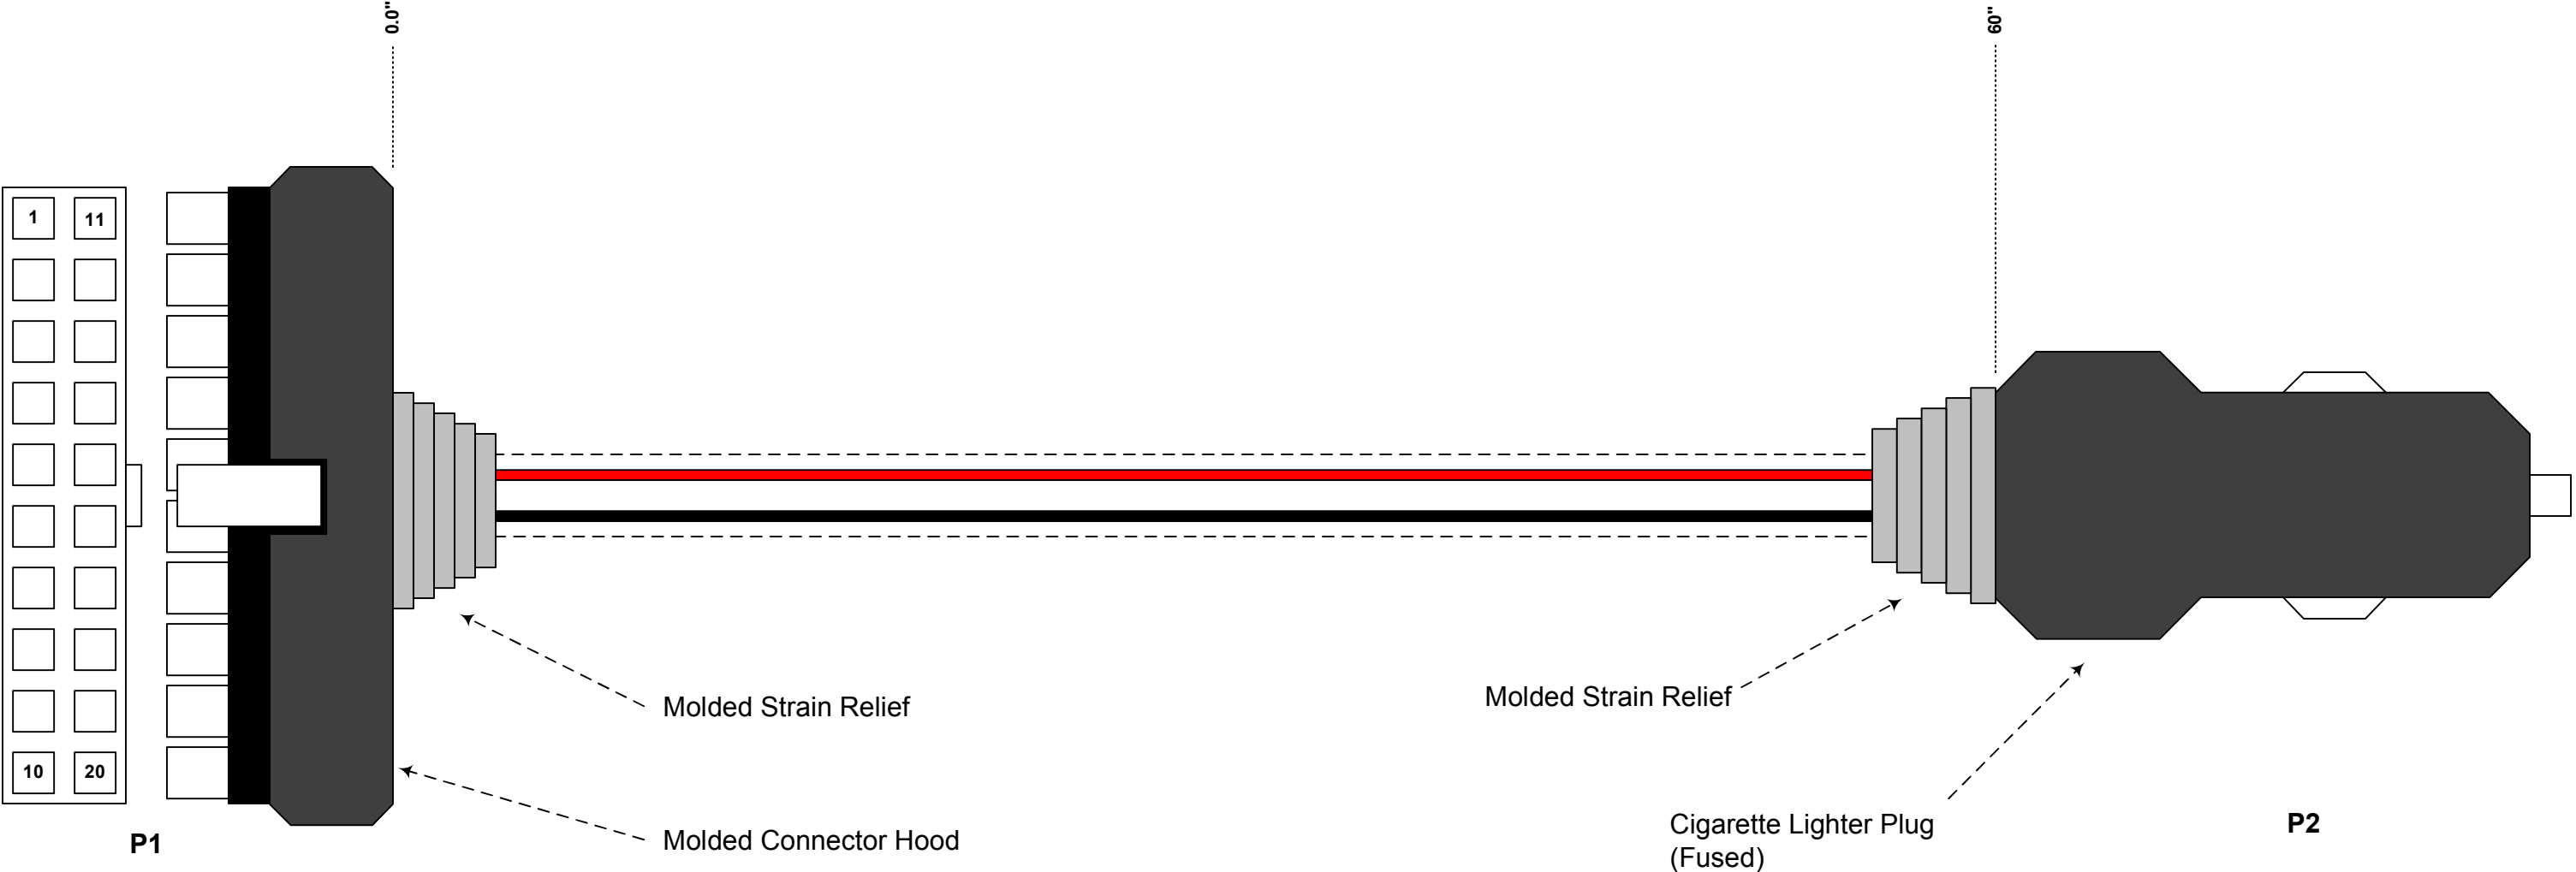

rev	description	date	appr
A	Initial Release	101612	SH

- Not to Scale -

Connection Table

P1	Color	Description
14	Red	Power
15	Black	Ground
8	White	Ignition